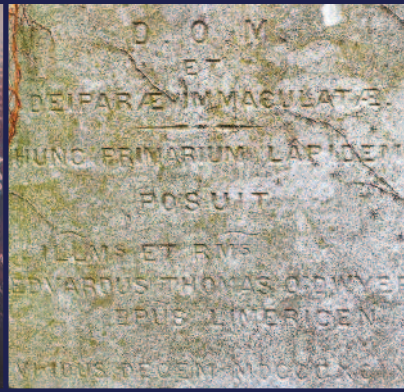

Míle Buíochas

SCM

Visit mic.ie/MIC125 for our interactive historical timeline, videos and more.

JANUARY 2024

Beginnings

After Bishop Edward T O'Dwyer implored authorities to establish a teacher-training facility in Limerick, building began on Mary Immaculate College in 1898 with the Bishop and the Sisters of Mercy as founders. The College opened its doors to the first students in 1901. New spaces were added almost immediately including the Chapel in 1906.