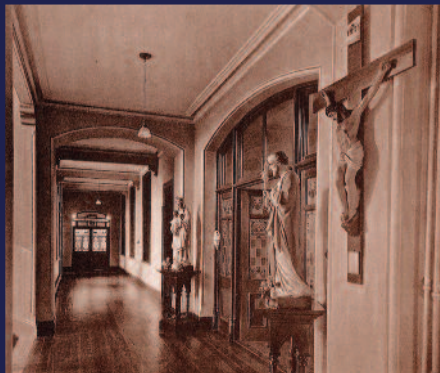

FEBRUARY 2024

Foundation

The iconic Foundation Building was designed by Dublin architect George Byrne and Mssrs. Molloy of Limerick were the contractors. Notable additions through the decades include the recreational hall and the canteen. Spaces have been repurposed so dormitories and bedrooms have become classrooms and offices. Although altered extensively, the building retains its character inside and out.