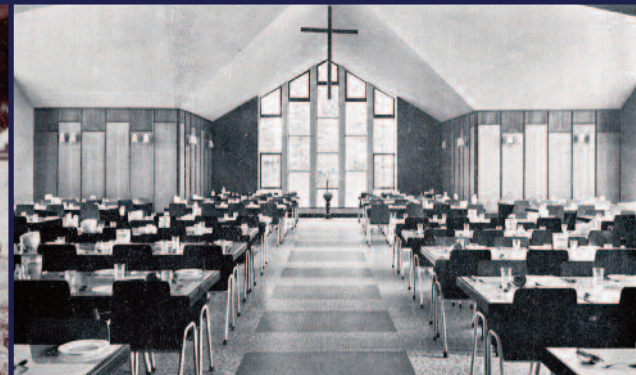

APRIL

M	T	W	T	F	S	S
1	2	3	4	5	6	7
8	9	10	11	12	13	14
15	16	17	18	19	20	21
22	23	24	25	26	27	28
29	30					

MAY 2024

Campus Development

In 2007, the first new building in almost 30 years was added to MIC in *Tailteann*, a multi-purpose gymnasium. 2010 saw the completion of TARA, which includes the 510-seat Lime Tree Theatre. Franco-German House was opened in 2012. St Patrick's College, Thurles (now MIC Thurles) was incorporated by MIC in 2015. The former Mount St Vincent site became the John Henry Newman Campus in 2017.

MAY						
M	T	W	T	F	S	S
		1	2	3	4	5
6	7	8	9	10	11	12
13	14	15	16	17	18	19
20	21	22	23	24	25	26
27	28	29	30	31		

JUNE 2024

Now & Then

The selection here includes Summerville House—a former private residence owned by the Goodbody family until 1952; the refectory/canteen; the former Student Lounge, which is now the Staff Lounge; the MIC Limerick Reception area and rooms in the Residential Block, which are still in use but as office and flexible work/study spaces.