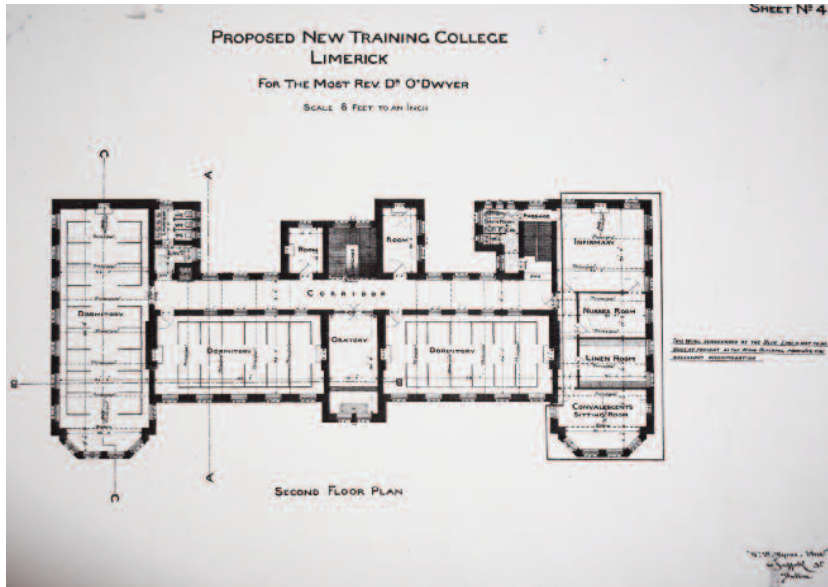

Míle Buíochas

SCM

Visit mic.ie/MIC125 for our interactive historical timeline, videos and more.

JANUARY 2024

Beginnings

After Bishop Edward T O'Dwyer implored authorities to establish a teacher-training facility in Limerick, building began on Mary Immaculate College in 1898 with the Bishop and the Sisters of Mercy as founders. The College opened its doors to the first students in 1901. New spaces were added almost immediately including the Chapel in 1906.